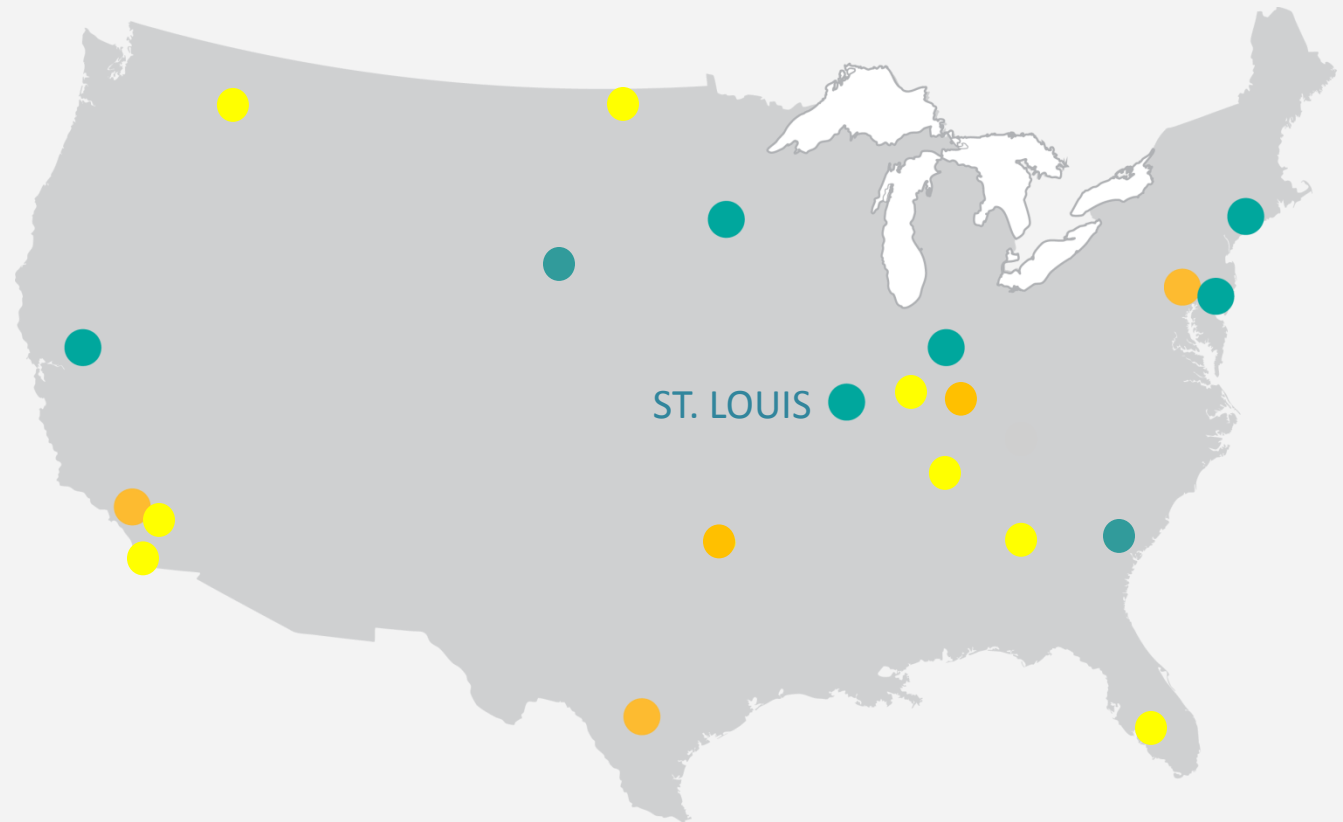

## Promise Zones Across the Nation

### 1<sup>st</sup> ROUND:

- Los Angeles, CA
- Philadelphia, PA
- San Antonio, TX
- Kentucky Highlands
- Choctaw Nation

### 2<sup>nd</sup> ROUND:

- St. Louis, MO
- Sacramento, CA
- Hartford, CT
- Indianapolis, IN
- Minneapolis, MN
- Camden, NJ
- Pine Ridge Indian Reservation
- South Carolina Low Country

### 3<sup>rd</sup> ROUND:

- Atlanta, GA
- South Los Angeles, CA
- San Diego, CA
- Nashville, TN
- Southwest Florida Regional Planning Commission
- Spokane Tribe of Indians, WA
- Turtle Mountain Band of Chippewa Indians, Rolette County, ND
- Roosevelt Roads, Puerto Rico