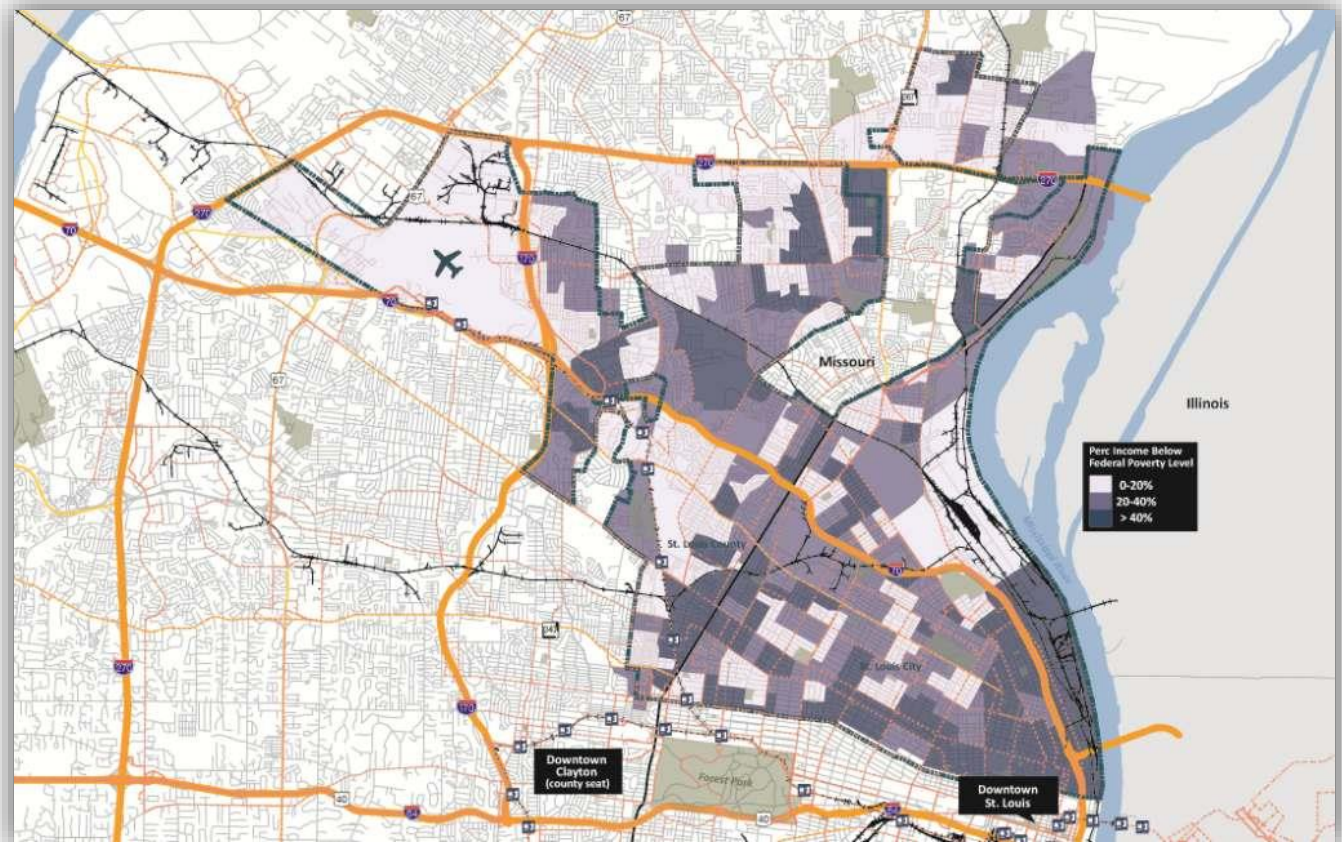

### 2<sup>nd</sup> ROUND:

- St. Louis, MO
- Sacramento, CA
- Hartford, CT
- Indianapolis, IN
- Minneapolis, MN
- Camden, NJ
- Pine Ridge Indian Reservation
- South Carolina Low Country

### 3<sup>rd</sup> ROUND:

- Atlanta, GA
- South Los Angeles, CA
- San Diego, CA
- Nashville, TN
- Southwest Florida Regional Planning Commission
- Spokane Tribe of Indians, WA
- Turtle Mountain Band of Chippewa Indians, Rolette County, ND
- Roosevelt Roads, Puerto Rico

*\*Not pictured: Roosevelt Roads, Puerto Rico (Third Round Designee)*

## Poverty Distribution

% INCOME BELOW  
THE NATIONAL  
POVERTY LEVEL

PERSONS IN HOUSEHOLD	POVERTY GUIDELINE
1	\$13,550
2	\$18,330
3	\$23,110
4	\$27,890
5	\$32,670
6	\$37,450
7	\$42,230
8	\$47,010