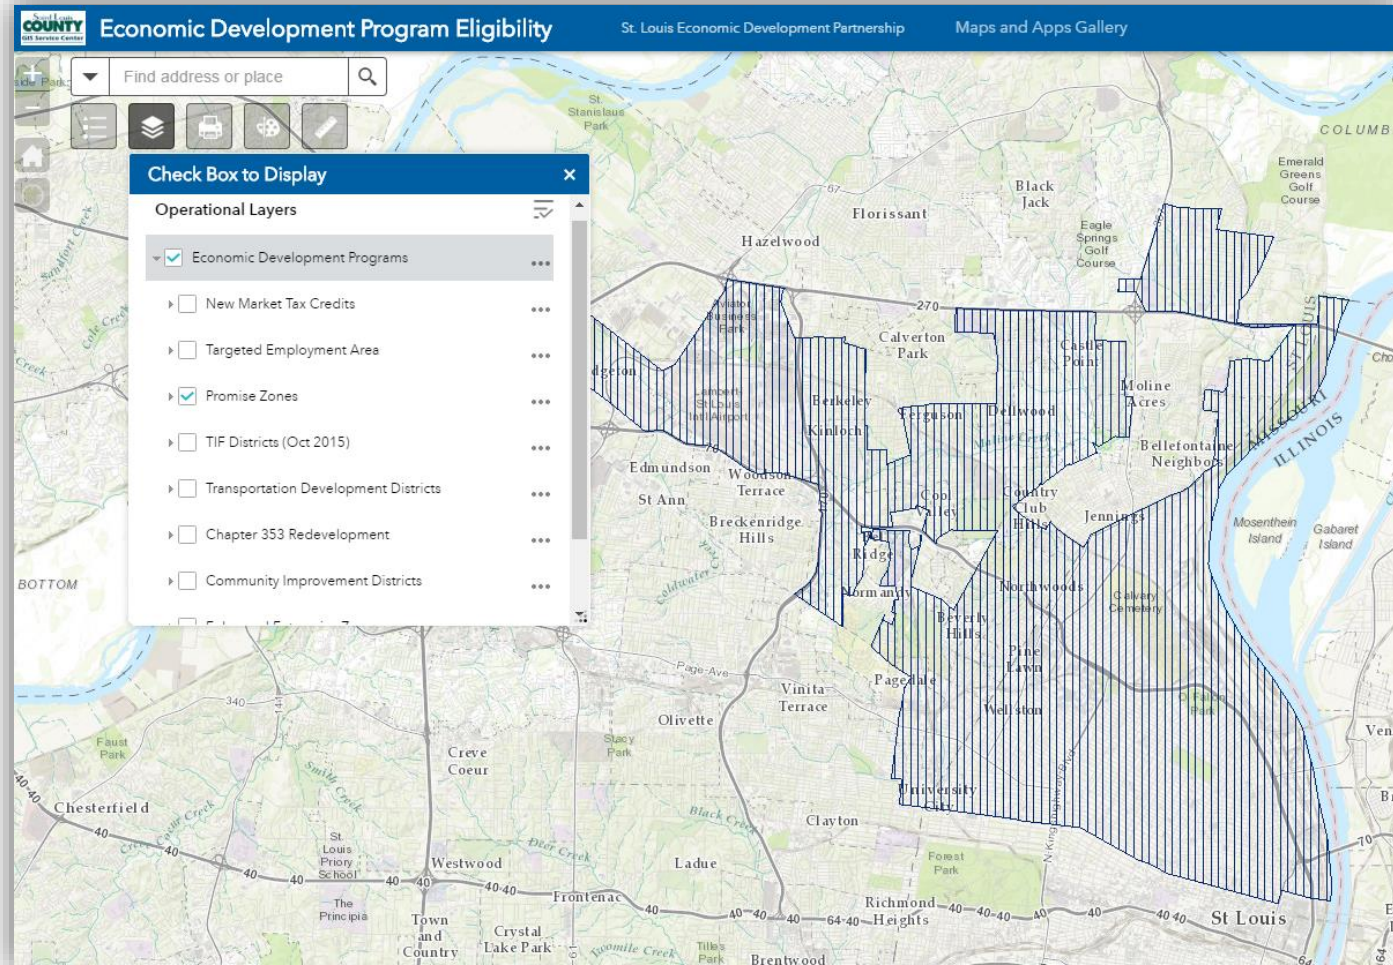

## The St. Louis Promise Zone

### IS IT LOCATED IN THE ZONE?

Use this tool to search a location and determine if it is within the St. Louis Promise Zone boundaries:

<http://stlcogis.maps.arcgis.com/apps/webappviewer/index.html?id=0603b2f92c8341b5ba3e6ded9a51bfbd>

## Promise Zones Across the Nation